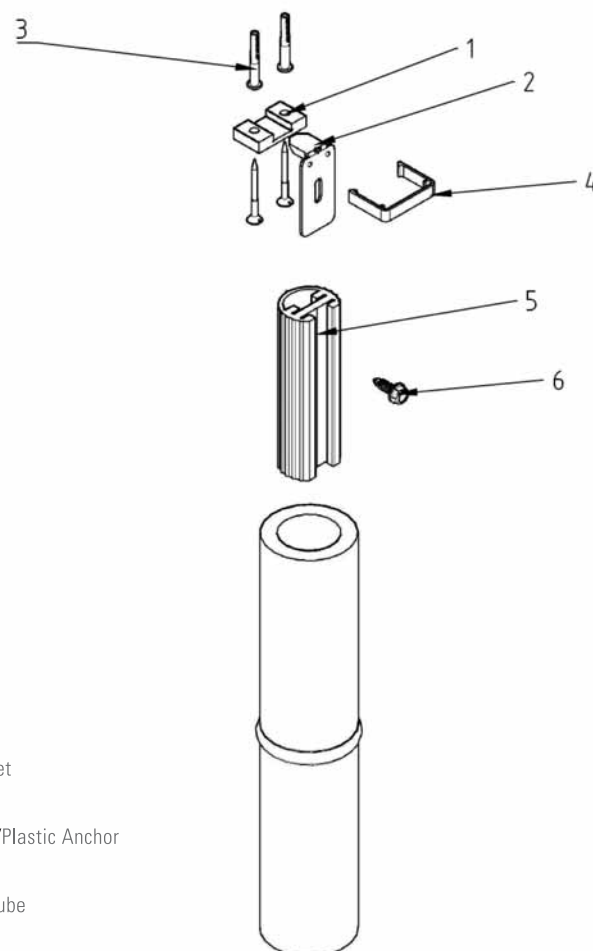

- 1_Soporte/Bracket
- 2_Gancho/Clip
- 3_Tacos Plástico/Plastic Anchor
- 4_Tapa/Cover
- 5_Tubo AL./AL. Tube
- 6_Tornillo/Screw