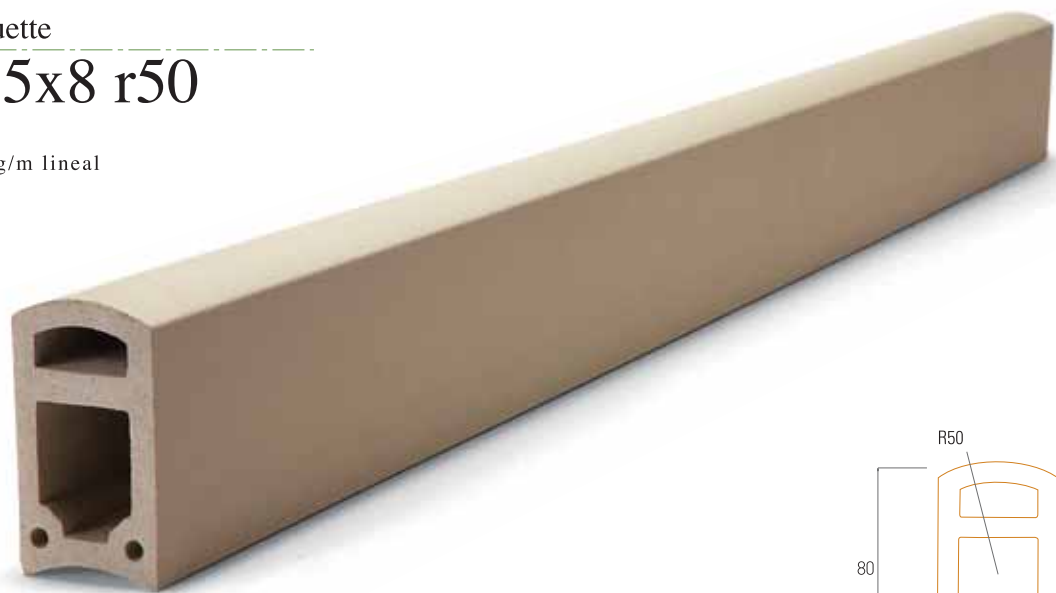

These pieces are designed for multiple applications: as latticework to deflect light or hide spaces in washrooms or stairways, for use as handrails, pergolas or separation of room spaces indoors and terrace spaces outdoors. They come in sizes up to 1.80m in both natural and glazed colours.

Baguette B-d50

2,5 Kg/m lineal

- 1_Soporte/Bracket
- 2_Gancho/Clip
- 3_Tacos Plástico/Plastic Anchor
- 4_Tapa/Cover
- 5_Tubo AL./AL. Tube
- 6_Tornillo/Screw

Baguette
B-5x5

3,5 Kg/m lineal

- 1_Tapa/Cover
- 2_Remache/Rivet
- 3_Gancho/Clip
- 4_Soporte/Bracket
- 5_Tubo AL./AL. Tube
- 6_Sporte 45°/45° Holders

Baguette
B-5x5 curvo

3,5 Kg/m lineal

Baguette
B-5x8 r50

5,5 Kg/m lineal

Baguette
B-5x13

7,7 Kg/m lineal

Baguette
B-5x8

5,5 Kg/m lineal