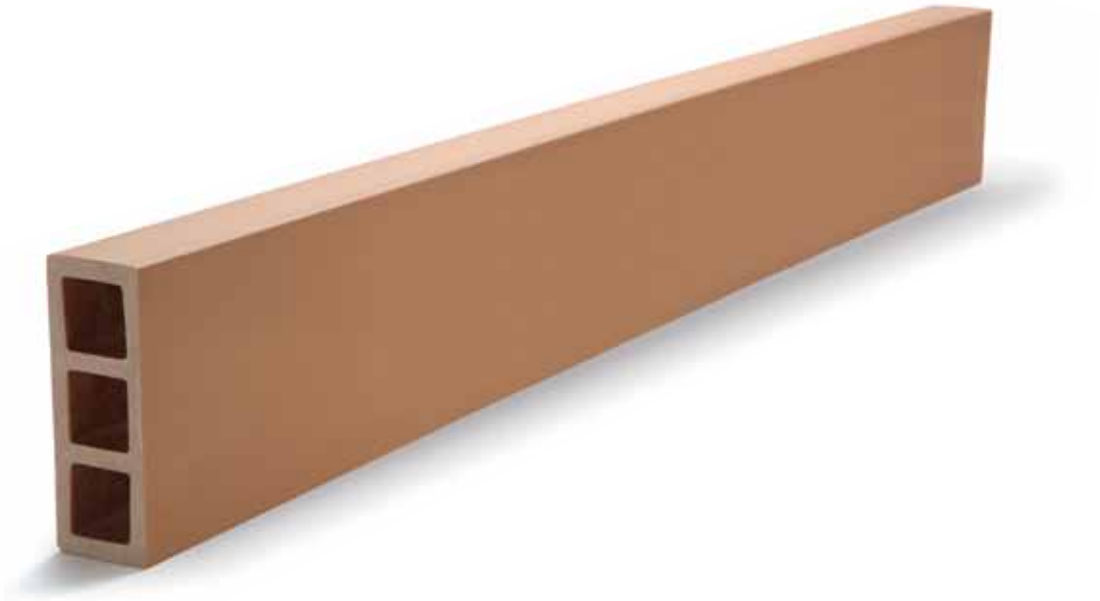

These pieces are designed for multiple applications: as latticework to deflect light or hide spaces in washrooms or stairways, for use as handrails, pergolas or separation of room spaces indoors and terrace spaces outdoors. They come in sizes up to 1.80m in both natural and glazed colours.

Baguette
B-5x5 curvo

3,5 Kg/m lineal

Baguette
B-5x8 r50

5,5 Kg/m lineal

Baguette
B-5x13

7,7 Kg/m lineal

Baguette
B-5x8

5,5 Kg/m lineal